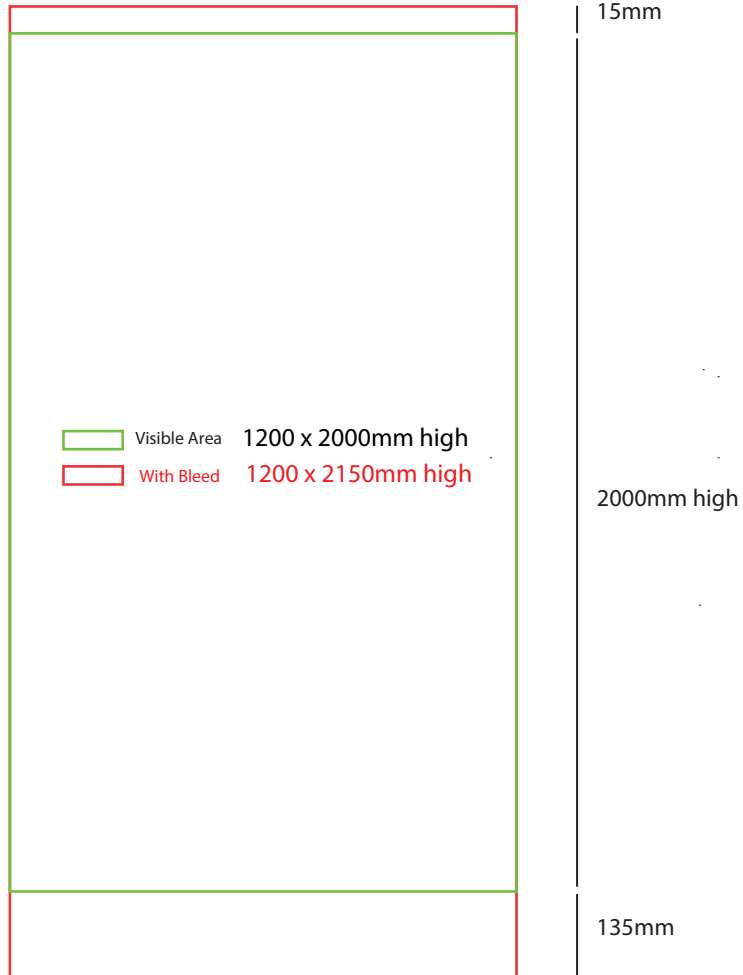

Pull Up Banner

1200mm w x 2000mm high

How to Setup Print Ready Artwork

- Convert all text to outlines
- Embed all images and elements as per template
- No trim, crop or registration marks
- Artwork supplied as a PDF
- Bitmap images no less than 130 DPI